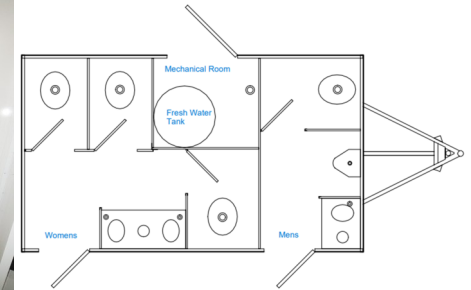

Ask about our multi-day rental discounts.

THE CIARA A 5 Station Luxury Mobile Restroom **Up to 300 people**
Dimensions: Length w/ tongue 19' 10" Width w/stairs 12' 4" Height w/ AC 11' 7"
Women: 3 toilets and 2 sinks **Men:** 1 toilet 1 urinal and 1 sink

THE PARIS A 4 Station Luxury Mobile Restroom **Up to 250 people**
Dimensions: Length w/ tongue 22 10" Width w/stairs 12' 4" Height w/ AC 11' 7"
Women: 2 toilets - 1 toilet and 1 sinks each in private cabin **Men:** 2 toilets - 1 toilet 1 urinal and 1 sink each in private cabin

Hospital Grade Cleaners & Disinfectants Used

THE TYRA A 3 Station Luxury Mobile Restroom Up to 225 people
Dimensions: Length w/ tongue 19' 10" Width w/stairs 11' 4" Height w/ AC 11' 7"
Women: 2 toilets - 1 toilet and 1 sinks each in **private cabin** **Men:** 1 toilet 1 urinal and 1 sink in **private cabin**

THE DENVER A 9 Station Luxury Mobile Restroom Up to 400 people
Dimensions: Length w/ tongue 26' 4" Width w/stairs 12' 4" Height w/ AC 11'10"
Women: 5 toilets and 2 sinks **Men:** 2 toilet 2 urinal and 1 sink