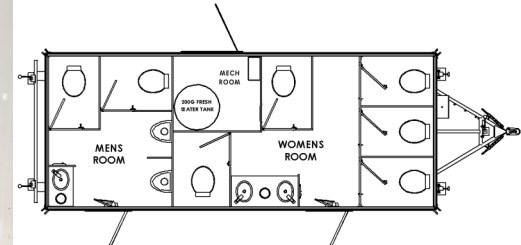

THE PARIS A 4 Station Luxury Mobile Restroom **Up to 250 people**
Dimensions: Length w/ tongue 22 10" Width w/stairs 12' 4" Height w/ AC 11' 7"
Women: 2 toilets - 1 toilet and 1 sinks each in private cabin **Men:** 2 toilets - 1 toilet 1 urinal and 1 sink each in private cabin

All Restrooms are equipped with the following:

- | | | |
|------------------------------------|-------------------------------------|--|
| 1. Heating & Air Conditioner | 2. Hands Free Flushing Toilet Bowls | 3. Delta Faucets with Hot & Cold Water |
| 4. Stainless Steel Sinks | 5. Locks on Stall Doors | 6. Antimicrobial Hand Soap |
| 7. Double Roll Toilet Paper Holder | 8. Stainless Paper Towel Dispenser | 9. AM / FM Stereo |
| 10. Stunning Framed Artwork | 11. Trash Cans in Each Stall | 12. Coat and Hat Hook in Each Stall |
| 13. Large Vanity Mirrors | 14. Smart Touch Digital Thermostat | 15. LED Interior & Exterior Lights |

Hospital Grade Cleaners & Disinfectants Used

THE TYRA A 3 Station Luxury Mobile Restroom Up to 225 people
Dimensions: Length w/ tongue 19' 10" Width w/stairs 11' 4" Height w/ AC 11' 7"
Women: 2 toilets - 1 toilet and 1 sinks each in **private cabin** **Men:** 1 toilet 1 urinal and 1 sink in **private cabin**

THE DENVER A 9 Station Luxury Mobile Restroom Up to 400 people
Dimensions: Length w/ tongue 26' 4" Width w/stairs 12' 4" Height w/ AC 11'10"
Women: 5 toilets and 2 sinks **Men:** 2 toilet 2 urinal and 1 sink