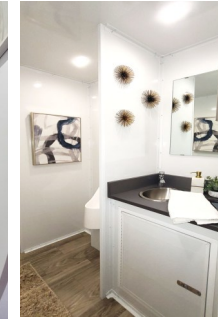

Ask about our multi-day rental discounts.

THE CIARA A 5 Station Luxury Mobile Restroom **Up to 300 people**
Dimensions: Length w/ tongue 19' 10" Width w/stairs 12' 4" Height w/ AC 11' 7"
Women: 3 toilets and 2 sinks **Men:** 1 toilet 1 urinal and 1 sink

THE PARIS A 4 Station Luxury Mobile Restroom **Up to 250 people**
Dimensions: Length w/ tongue 22 10" Width w/stairs 12' 4" Height w/ AC 11' 7"
Women: 2 toilets - 1 toilet and 1 sinks each in private cabin **Men:** 2 toilets - 1 toilet 1 urinal and 1 sink each in private cabin

All Restrooms are equipped with the following:

- | | | |
|------------------------------------|-------------------------------------|--|
| 1. Heating & Air Conditioner | 2. Hands Free Flushing Toilet Bowls | 3. Delta Faucets with Hot & Cold Water |
| 4. Stainless Steel Sinks | 5. Locks on Stall Doors | 6. Antimicrobial Hand Soap |
| 7. Double Roll Toilet Paper Holder | 8. Stainless Paper Towel Dispenser | 9. AM / FM Stereo |
| 10. Stunning Framed Artwork | 11. Trash Cans in Each Stall | 12. Coat and Hat Hook in Each Stall |
| 13. Large Vanity Mirrors | 14. Smart Touch Digital Thermostat | 15. LED Interior & Exterior Lights |

THE DENVER A 9 Station Luxury Mobile Restroom Up to 400 people
Dimensions: Length w/ tongue 26' 4" Width w/stairs 12' 4" Height w/ AC 11'10"
Women: 5 toilets and 2 sinks **Men:** 2 toilet 2 urinal and 1 sink