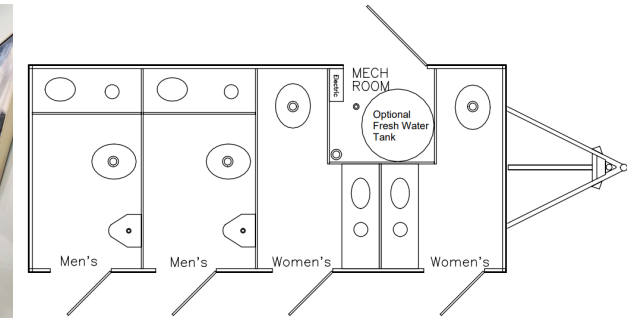

Ask about our multi-day rental discounts.

THE CIARA A 5 Station Luxury Mobile Restroom **Up to 300 people**
Dimensions: Length w/ tongue 19' 10" Width w/stairs 12' 4" Height w/ AC 11' 7"
Women: 3 toilets and 2 sinks **Men:** 1 toilet 1 urinal and 1 sink

THE PARIS A 4 Station Luxury Mobile Restroom **Up to 250 people**
Dimensions: Length w/ tongue 22 10" Width w/stairs 12' 4" Height w/ AC 11' 7"
Women: 2 toilets - 1 toilet and 1 sinks each in private cabin **Men:** 2 toilets - 1 toilet 1 urinal and 1 sink each in private cabin

Hospital Grade Cleaners & Disinfectants Used

THE TYRA A 3 Station Luxury Mobile Restroom Up to 225 people
Dimensions: Length w/ tongue 19' 10" Width w/stairs 11' 4" Height w/ AC 11' 7"
Women: 2 toilets - 1 toilet and 1 sinks each in **private cabin** **Men:** 1 toilet 1 urinal and 1 sink in **private cabin**

THE DENVER A 9 Station Luxury Mobile Restroom Up to 400 people
Dimensions: Length w/ tongue 26' 4" Width w/stairs 12' 4" Height w/ AC 11'10"
Women: 5 toilets and 2 sinks **Men:** 2 toilet 2 urinal and 1 sink