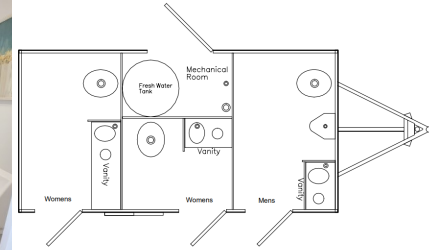

Ask about our multi-day rental discounts.

THE CIARA A 5 Station Luxury Mobile Restroom **Up to 300 people**
Dimensions: Length w/ tongue 19' 10" Width w/stairs 12' 4" Height w/ AC 11' 7"
Women: 3 toilets and 2 sinks **Men:** 1 toilet 1 urinal and 1 sink

THE PARIS A 4 Station Luxury Mobile Restroom **Up to 250 people**
Dimensions: Length w/ tongue 22 10" Width w/stairs 12' 4" Height w/ AC 11' 7"
Women: 2 toilets - 1 toilet and 1 sinks each in private cabin **Men:** 2 toilets - 1 toilet 1 urinal and 1 sink each in private cabin

Hospital Grade Cleaners & Disinfectants Used

THE TYRA A 3 Station Luxury Mobile Restroom Up to 225 people
Dimensions: Length w/ tongue 19' 10" Width w/stairs 11' 4" Height w/ AC 11' 7"
Women: 2 toilets - 1 toilet and 1 sinks each in **private cabin** **Men:** 1 toilet 1 urinal and 1 sink in **private cabin**

THE DENVER A 9 Station Luxury Mobile Restroom Up to 400 people
Dimensions: Length w/ tongue 26' 4" Width w/stairs 12' 4" Height w/ AC 11'10"
Women: 5 toilets and 2 sinks **Men:** 2 toilet 2 urinal and 1 sink