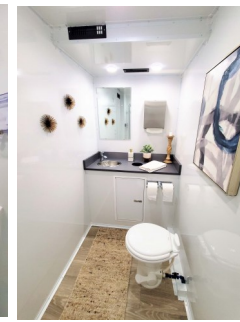

Ask about our multi-day rental discounts.

THE CIARA A 5 Station Luxury Mobile Restroom **Up to 300 people**
Dimensions: Length w/ tongue 19' 10" Width w/stairs 12' 4" Height w/ AC 11' 7"
Women: 3 toilets and 2 sinks **Men:** 1 toilet 1 urinal and 1 sink

THE PARIS A 4 Station Luxury Mobile Restroom **Up to 250 people**
Dimensions: Length w/ tongue 22 10" Width w/stairs 12' 4" Height w/ AC 11' 7"
Women: 2 toilets - 1 toilet and 1 sinks each in private cabin **Men:** 2 toilets - 1 toilet 1 urinal and 1 sink each in private cabin

All Restrooms are equipped with the following:

- | | | |
|------------------------------------|-------------------------------------|--|
| 1. Heating & Air Conditioner | 2. Hands Free Flushing Toilet Bowls | 3. Delta Faucets with Hot & Cold Water |
| 4. Stainless Steel Sinks | 5. Locks on Stall Doors | 6. Antimicrobial Hand Soap |
| 7. Double Roll Toilet Paper Holder | 8. Stainless Paper Towel Dispenser | 9. AM / FM Stereo |
| 10. Stunning Framed Artwork | 11. Trash Cans in Each Stall | 12. Coat and Hat Hook in Each Stall |
| 13. Large Vanity Mirrors | 14. Smart Touch Digital Thermostat | 15. LED Interior & Exterior Lights |

THE DENVER A 9 Station Luxury Mobile Restroom Up to 400 people
Dimensions: Length w/ tongue 26' 4" Width w/stairs 12' 4" Height w/ AC 11'10"
Women: 5 toilets and 2 sinks **Men:** 2 toilet 2 urinal and 1 sink