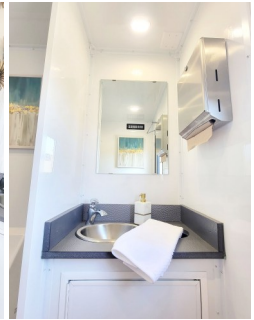

Ask about our multi-day rental discounts.

THE CIARA A 5 Station Luxury Mobile Restroom **Up to 300 people**
Dimensions: Length w/ tongue 19' 10" Width w/stairs 12' 4" Height w/ AC 11' 7"
Women: 3 toilets and 2 sinks **Men:** 1 toilet 1 urinal and 1 sink

THE PARIS A 4 Station Luxury Mobile Restroom **Up to 250 people**
Dimensions: Length w/ tongue 22 10" Width w/stairs 12' 4" Height w/ AC 11' 7"
Women: 2 toilets - 1 toilet and 1 sinks each in private cabin **Men:** 2 toilets - 1 toilet 1 urinal and 1 sink each in private cabin

All Restrooms are equipped with the following:

- | | | |
|------------------------------------|-------------------------------------|--|
| 1. Heating & Air Conditioner | 2. Hands Free Flushing Toilet Bowls | 3. Delta Faucets with Hot & Cold Water |
| 4. Stainless Steel Sinks | 5. Locks on Stall Doors | 6. Antimicrobial Hand Soap |
| 7. Double Roll Toilet Paper Holder | 8. Stainless Paper Towel Dispenser | 9. AM / FM Stereo |
| 10. Stunning Framed Artwork | 11. Trash Cans in Each Stall | 12. Coat and Hat Hook in Each Stall |
| 13. Large Vanity Mirrors | 14. Smart Touch Digital Thermostat | 15. LED Interior & Exterior Lights |

THE DENVER A 9 Station Luxury Mobile Restroom Up to 400 people
Dimensions: Length w/ tongue 26' 4" Width w/stairs 12' 4" Height w/ AC 11'10"
Women: 5 toilets and 2 sinks **Men:** 2 toilet 2 urinal and 1 sink